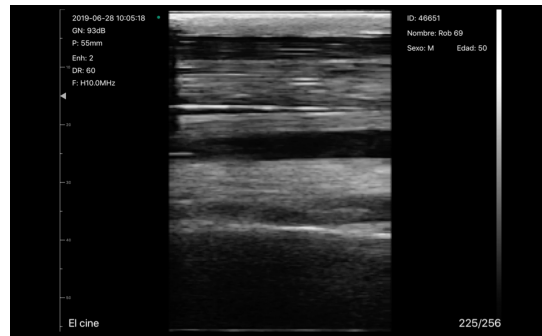

# Provetscan SL-2S Wi-Fi Probe

Best image quality for high frequency short distance diagnostics

## Specifications:

Monitor: Smartphones and tablets of Android and iOS.

Frequency: 7,5 - 10 MHz

Scanning mode: Linear

Number of crystals: 128 crystals

Scanning depth: 20-55 mm

Software: Gain, Depth, Enhancement, Dynamic Range, Harmonic, save images and videos.

Grey scales: 256 levels

Battery working time: 3 hours

Main unit size: 155x67x20 mm

Weight: 300 g