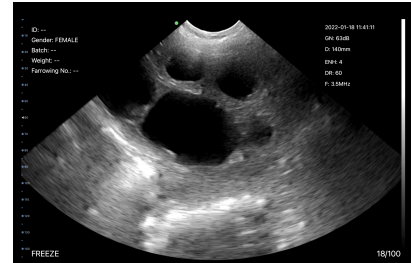

ProVetScan AS6

High quality of control in porcine,
ovine and caprine

Provetscan AS Wi-Fi Probe

High Quality Ultrasound scanner for reproductive diagnostic in Porcine, Ovine and Caprine.

Specifications:

Monitor: Smartphones and tablets of Android and iOS.

Frequency: 3,5 - 5 MHz

Scanning mode: Microconvex

Number of crystals: 96 crystals

Scanning depth: 90-180 mm

Software: Gain, Depth, Enhancement,

Dynamic Range, Harmonic, save image and videos.

Grey levels: 256 levels

Battery working time: 5 hours

Size: 120x43x25 mm

Weight: 300 g

Included:

Provetscan AS Wi-Fi probe
Neck belt
2A Charger
Wireless charger
Transport suitcase

Optional:

iPad or Android Tablet
Protection cover

New VeTec S.L.