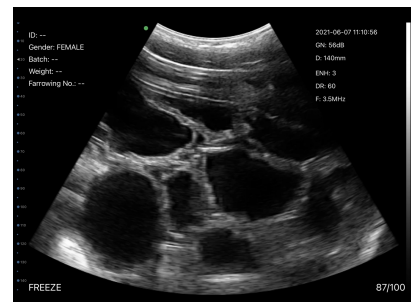

# Provetscan AS Wi-Fi Probe

High Quality Ultrasound scanner for reproductive diagnostic in Porcine, Ovine and Caprine.

## Specifications:

Monitor: Smartphones and tablets of Android and iOS.

Frequency: 3,5 - 5 MHz

Scanning mode: Convex

Number of crystals: 80 crystals

Scanning depth: 90-180 mm

Software: Gain, Depth, Enhancement,

Dynamic Range, Harmonic, save image and videos.

Grey levels: 256 levels

Battery working time: 5 hours

Size: 160x50x25 mm

Weight: 300 g