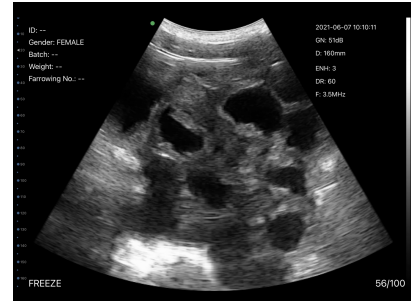

## Specifications:

Monitor: Smartphones and tablets of Android and iOS.

Frequency: 3,5 - 5 MHz

Scanning mode: Convex

Number of crystals: 80 crystals

Scanning depth: 90-180 mm

Software: Gain, Depth, Enhancement,

Dynamic Range, Harmonic, save image and videos.

Grey levels: 256 levels

Battery working time: 5 hours

Size: 160x50x25 mm

Weight: 300 g