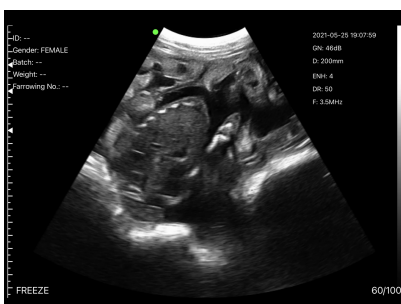

# Provetscan AS Wi-Fi Probe

High Quality Ultrasound scanner for reproductive diagnostic in Porcine, Ovine and Caprine.

## Specifications:

Monitor: Smartphones and tablets of Android and iOS.

Frequency: 3,5 - 5 MHz

Scanning mode: Convex

Number of crystals: 80 crystals

Scanning depth: 90-180 mm

Software: Gain, Depth, Enhancement,

Dynamic Range, Harmonic, save image and videos.

Grey levels: 256 levels

Battery working time: 5 hours

Size: 160x50x25 mm

Weight: 300 g